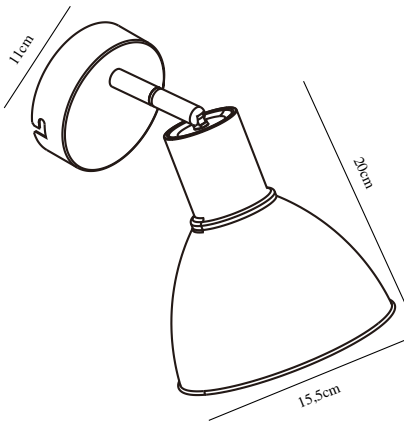

# POP | WALL LIGHTING | WHITE

45841001

nordlux®

Voltage (V): 230 Volt  
IP degree if the fixture includes two types of IP degree: IP20  
Maximum compatible bulb wattage (W): 60W  
Class (Class I, Class II, Class III): Class 2 (Double isolated)  
Lampholder type (eg, E27/E14, etc): E27  
Dimmerable: Yes with compatible bulb  
Switch placement: On the cable

Color: White  
Height (cm): 20  
Width (cm): 15.5  
Tube Diameter (cm): 1.3  
Shade Diameter (cm): 15.5  
Projection (cm): 19

EAN: 5701581371286  
TUN: 1902427  
Item Number: 45841001  
Pcs Per Master Carton: 3

Sales Box Height (cm): 16  
Sales Box Width(cm): 20  
Sales Box Depth (cm): 20  
Sales Box Volume m<sup>3</sup> : 0.0064  
Net weight of the luminaire (kg): 0.64

Primary material: Metal  
Color of the cable: White  
Length of the cable (cm): 180  
Is the cable replaceable: True

• Contemporary and simple style • Contemporary and simple style

Elegant retro wall light made of metal with high-gloss finish. The light has a rotatable head and features a switch on the cord.