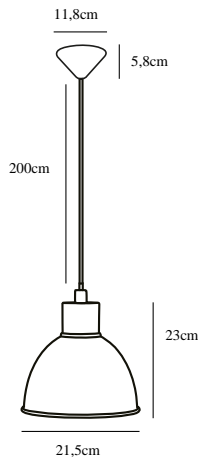

# POP | PENDANTS/SUSPENDED LIGHTING | ANTHRACITE

nordlux®

45833050

Voltage (V): 230 Volt  
IP degree if the fixture includes two types of IP degree: IP20  
Maximum compatible bulb wattage (W): 60W  
Class (Class I, Class II, Class III): Class 2 (Double isolated)  
Lampholder type (eg, E27/E14, etc): E27  
Dimmerable: Yes with compatible bulb

Primary material: Metal  
Color of the cable: White  
Length of the cable (cm): 200  
Is the cable replaceable: False

Color: Anthracite  
Height (cm): 23  
Shade Diameter (cm): 21.5  
EAN: 5701581371088  
TUN: 1902359  
Item Number: 45833050  
Pcs Per Master Carton: 3

Sales Box Height (cm): 22  
Sales Box Width(cm): 22  
Sales Box Depth (cm): 24  
Sales Box Volume m<sup>3</sup> : 0.0116  
Net weight of the luminaire (kg): 0.64

• Contemporary and simple style • Contemporary and simple style