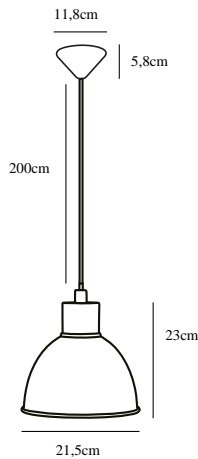

POP | PENDANTS/SUSPENDED LIGHTING | GREEN **nordlux**[®]

45833023

Voltage (V): 230 Volt
IP degree if the fixture includes two types of IP degree: IP20
Maximum compatible bulb wattage (W): 60W
Class (Class I, Class II, Class III): Class 2 (Double isolated)
Lampholder type (eg, E27/E14, etc): E27
Dimmerable: Yes with compatible bulb

Primary material: Metal
Color of the cable: White
Length of the cable (cm): 200
Is the cable replaceable: False

Color: Green
Height (cm): 23
Shade Diameter (cm): 21.5
EAN: 5701581370982
TUN: 1902358
Item Number: 45833023
Pcs Per Master Carton: 3

Sales Box Height (cm): 22
Sales Box Width(cm): 24
Sales Box Depth (cm): 22
Sales Box Volume m³ : 0.0116
Net weight of the luminaire (kg): 0.64

• Contemporary and simple style • Contemporary and simple style