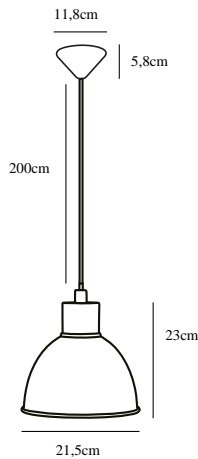

POP | PENDANTS/SUSPENDED LIGHTING | BLACK nordlux®

45833003

Voltage (V): 230 Volt
IP degree if the fixture includes two types of IP degree: IP20
Maximum compatible bulb wattage (W): 60W
Class (Class I, Class II, Class III): Class 2 (Double isolated)
Lampholder type (eg, E27/E14, etc): E27
Dimmerable: Yes with compatible bulb

Primary material: Metal
Color of the cable: Black
Length of the cable (cm): 200
Is the cable replaceable: False

Color: Black
Height (cm): 23
Shade Diameter (cm): 21.5
EAN: 5701581370784
TUN: 1902356
Item Number: 45833003
Pcs Per Master Carton: 3

Sales Box Height (cm): 22
Sales Box Width(cm): 22
Sales Box Depth (cm): 24
Sales Box Volume m³ : 0.0116
Net weight of the luminaire (kg): 0.64

• Contemporary and simple style • Contemporary and simple style