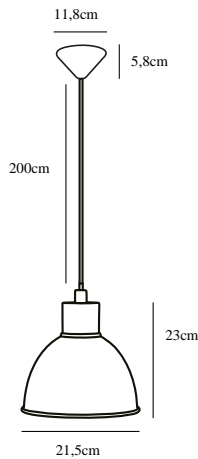

# POP | PENDANTS/SUSPENDED LIGHTING | WHITE nordlux®

45833001

Voltage (V): 230 Volt  
IP degree if the fixture includes two types of IP degree: IP20  
Maximum compatible bulb wattage (W): 60W  
Class (Class I, Class II, Class III): Class 2 (Double isolated)  
Lampholder type (eg, E27/E14, etc): E27  
Dimmerable: Yes with compatible bulb

Primary material: Metal  
Color of the cable: White  
Length of the cable (cm): 200  
Is the cable replaceable: False

Color: White  
Height (cm): 23  
Shade Diameter (cm): 21.5  
EAN: 5701581370685  
TUN: 1902355  
Item Number: 45833001  
Pcs Per Master Carton: 3

Sales Box Height (cm): 22  
Sales Box Width(cm): 22  
Sales Box Depth (cm): 24  
Sales Box Volume m<sup>3</sup> : 0.0116  
Net weight of the luminaire (kg): 0.64

• Contemporary and simple style • Contemporary and simple style

Pop from Nordlux is stylish and simple. The pendant light is made of metal and has a high-gloss white finish. Pop will hang beautifully over the dining or kitchen table.