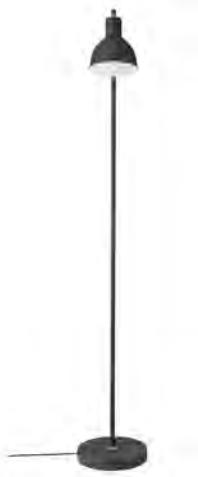

POP ROUGH | FLOOR LIGHTING | GREY

48754011

nordlux®

Voltage (V): 230 Volt
IP degree if the fixture includes two types of IP degree: IP20
Maximum compatible bulb wattage (W): 15W
Class (Class I, Class II, Class III): Class 2 (Double isolated)
Lampholder type (eg, E27/E14, etc): E27
Dimmerable: Yes with compatible bulb
Switch placement: On the cable

Color: Grey
Height (cm): 145
Shade Diameter (cm): 15
Base Dimension (cm): 15
Tilt Angle (°): 30
EAN: 5701581461482
TUN: 2042355
Item Number: 48754011
Pcs Per Master Carton: 2

Sales Box Height (cm): 54
Sales Box Width(cm): 25
Sales Box Depth (cm): 17.5
Sales Box Volume m³ : 0.0236
Net weight of the luminaire (kg): 2.5

Primary material: Metal
Secondary material: Plastic
Color of the cable: Black
Length of the cable (cm): 150
Is the cable replaceable: False

• Contemporary and simple style • Contemporary and simple style

The timeless Pop series exudes simplicity and modern design. The simple design is expressed through the tight frame and round screen that beautifully contrast the rough surface and brushed brass detail which gives Pop an industrial look.