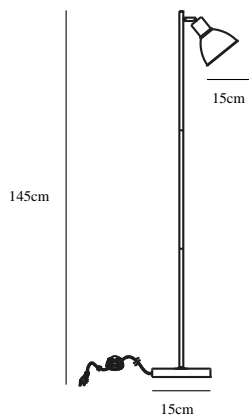

POP ROUGH | FLOOR LIGHTING | GREY

48754011

nordlux®

Voltage (V): 230 Volt
IP degree if the fixture includes two types of IP degree: IP20
Maximum compatible bulb wattage (W): 15W
Class (Class I, Class II, Class III): Class 2 (Double isolated)
Lampholder type (eg, E27/E14, etc): E27
Dimmerable: Yes with compatible bulb
Switch placement: On the cable

Color: Grey
Height (cm): 145
Shade Diameter (cm): 15
Base Dimension (cm): 15
Tilt Angle (°): 30
EAN: 5701581461482
TUN: 2042355
Item Number: 48754011
Pcs Per Master Carton: 2

Sales Box Height (cm): 54
Sales Box Width(cm): 25
Sales Box Depth (cm): 17.5
Sales Box Volume m³ : 0.0236
Net weight of the luminaire (kg): 2.5

Primary material: Metal
Secondary material: Plastic
Color of the cable: Black
Length of the cable (cm): 150
Is the cable replaceable: False

• Contemporary and simple style • Contemporary and simple style

The functionality has been integrated into the design of the Pop floor lamp, where the screen can be adjusted and the light directed to where you want it to be.