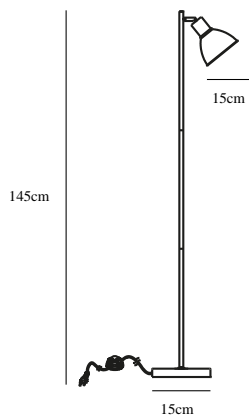

POP ROUGH | FLOOR LIGHTING | WHITE

48754001

nordlux®

Voltage (V): 230 Volt
IP degree if the fixture includes two types of IP degree: IP20
Maximum compatible bulb wattage (W): 15W
Class (Class I, Class II, Class III): Class 2 (Double isolated)
Lampholder type (eg, E27/E14, etc): E27
Dimmerable: Yes with compatible bulb
Switch placement: On the cable

Color: White
Height (cm): 145
Shade Diameter (cm): 15
Base Dimension (cm): 15
Tilt Angle (°): 30
EAN: 5701581461383
TUN: 2042354
Item Number: 48754001
Pcs Per Master Carton: 2

Sales Box Height (cm): 54
Sales Box Width(cm): 25
Sales Box Depth (cm): 17.5
Sales Box Volume m³ : 0.0236
Net weight of the luminaire (kg): 2.5

Primary material: Metal
Secondary material: Plastic
Color of the cable: White
Length of the cable (cm): 150
Is the cable replaceable: False

• Contemporary and simple style • Contemporary and simple style

The functionality has been integrated into the design of the Pop floor lamp, where the screen can be adjusted and the light directed to where you want it to be.