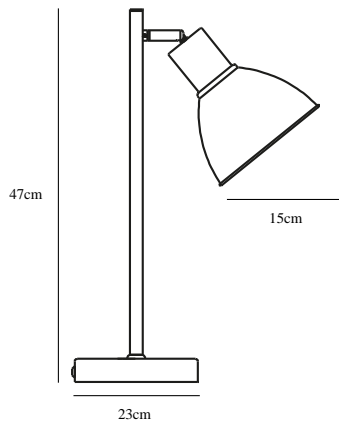

POP ROUGH | TABLE LIGHTING | GREY

48745011

nordlux®

Voltage (V): 230 Volt
IP degree if the fixture includes two types of IP degree: IP20
Maximum compatible bulb wattage (W): 15W
Class (Class I, Class II, Class III): Class 2 (Double isolated)
Lampholder type (eg, E27/E14, etc): E27
Dimmerable: Yes with compatible bulb
Switch placement: On the cable

Color: Grey
Height (cm): 47
Shade Diameter (cm): 15
Base Dimension (cm): 23
Tilt Angle (°): 30
EAN: 5701581461284
TUN: 2042353
Item Number: 48745011
Pcs Per Master Carton: 3

Sales Box Height (cm): 48
Sales Box Width(cm): 24
Sales Box Depth (cm): 17
Sales Box Volume m³ : 0.0196
Net weight of the luminaire (kg): 1.6

Primary material: Metal
Secondary material: Plastic
Color of the cable: Black
Length of the cable (cm): 150
Is the cable replaceable: False

• Contemporary and simple style • Contemporary and simple style

The functionality has been integrated into the design of the Pop table lamp, where the screen can be adjusted and the light directed to where you want it to be.