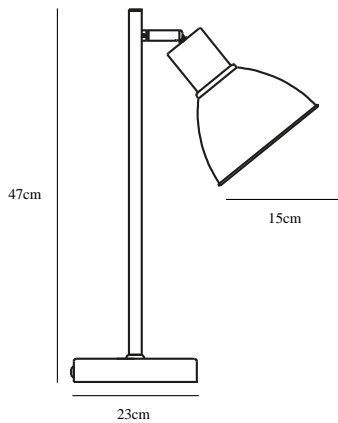

POP ROUGH | TABLE LIGHTING | WHITE

48745001

nordlux®

Voltage (V): 230 Volt
IP degree if the fixture includes two types of IP degree: IP20
Maximum compatible bulb wattage (W): 15W
Class (Class I, Class II, Class III): Class 2 (Double isolated)
Lampholder type (eg, E27/E14, etc): E27
Dimmerable: Yes with compatible bulb
Switch placement: On the cable

Color: White
Height (cm): 47
Shade Diameter (cm): 15
Base Dimension (cm): 23
Tilt Angle (°): 30
EAN: 5701581461185
TUN: 2042352
Item Number: 48745001
Pcs Per Master Carton: 3

Sales Box Height (cm): 48
Sales Box Width(cm): 24
Sales Box Depth (cm): 17
Sales Box Volume m³ : 0.0196
Net weight of the luminaire (kg): 1.6

Primary material: Metal
Secondary material: Plastic
Color of the cable: White
Length of the cable (cm): 150
Is the cable replaceable: False

• Contemporary and simple style • Contemporary and simple style

The functionality has been integrated into the design of the Pop table lamp, where the screen can be adjusted and the light directed to where you want it to be.