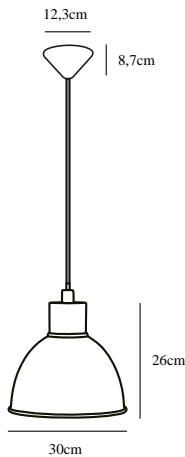

## GREY

48733011

Voltage (V): 230 Volt  
IP degree if the fixture includes two types of IP degree: IP20  
Maximum compatible bulb wattage (W): 60W  
Class (Class I, Class II, Class III): Class 2 (Double isolated)  
Lampholder type (eg, E27/E14, etc): E27

Primary material: Metal  
Secondary material: Plastic  
Color of the cable: Black  
Length of the cable (cm): 200  
Is the cable replaceable: False

Color: Grey  
Shade Diameter (cm): 21.5  
Shade Height (cm): 23  
EAN: 5701581461086  
TUN: 2042351  
Item Number: 48733011

Pcs Per Master Carton: 3  
Sales Box Height (cm): 24.5  
Sales Box Width(cm): 22  
Sales Box Depth (cm): 22  
Sales Box Volume m<sup>3</sup> : 0.0119  
Net weight of the luminaire (kg): 0.6

• Contemporary and simple style • Contemporary and simple style