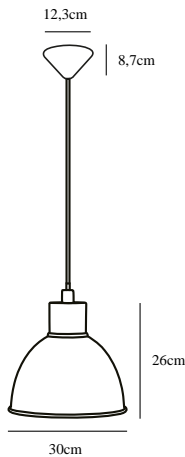

POP ROUGH | PENDANTS/SUSPENDED LIGHTING | nordlux®

WHITE

48733001

Voltage (V): 230 Volt
IP degree if the fixture includes two types of IP degree: IP20
Maximum compatible bulb wattage (W): 60W
Class (Class I, Class II, Class III): Class 2 (Double isolated)
Lampholder type (eg, E27/E14, etc): E27
Dimmerable: Yes with compatible bulb

Primary material: Metal
Secondary material: Plastic
Color of the cable: White
Length of the cable (cm): 200
Is the cable replaceable: False

Color: White
Shade Diameter (cm): 21.5
Shade Height (cm): 23
EAN: 5701581460980
TUN: 2042350
Item Number: 48733001
Pcs Per Master Carton: 3

Sales Box Height (cm): 24.5
Sales Box Width(cm): 22
Sales Box Depth (cm): 22
Sales Box Volume m³ : 0.0119
Net weight of the luminaire (kg): 0.6

• Contemporary and simple style • Contemporary and simple style