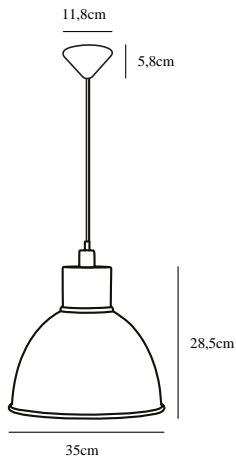

# POP MAXI | PENDANTS/SUSPENDED LIGHTING | BLACK

nordlux®

45983003

Voltage (V): 230 Volt  
IP degree if the fixture includes  
two types of IP degree: IP20  
Maximum compatible bulb  
wattage (W): 60W  
Class (Class I, Class II, Class III):  
Class 2 (Double isolated)  
Lampholder type (eg, E27/E14,  
etc): E27  
Dimmerable: Yes with compatible  
bulb

Primary material: Metal  
Color of the cable: Black  
Length of the cable (cm): 200  
Is the cable replaceable: False

Color: Black  
Height (cm): 28.5  
Shade Diameter (cm): 35  
EAN: 5701581390584  
TUN: 1943151  
Item Number: 45983003  
Pcs Per Master Carton: 2

Sales Box Height (cm): 38  
Sales Box Width(cm): 33  
Sales Box Depth (cm): 38  
Sales Box Volume m<sup>3</sup> : 0.0477  
Net weight of the luminaire (kg):  
1.34