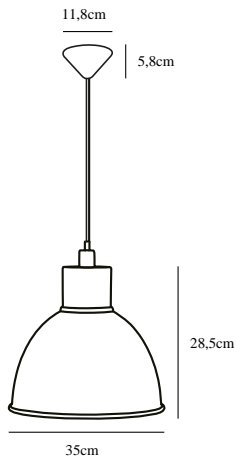

POP MAXI | PENDANTS/SUSPENDED LIGHTING |

nordlux®

WHITE

45983001

Voltage (V): 230 Volt
IP degree if the fixture includes two types of IP degree: IP20
Maximum compatible bulb wattage (W): 60W
Class (Class I, Class II, Class III): Class 2 (Double isolated)
Lampholder type (eg, E27/E14, etc): E27
Dimmerable: Yes with compatible bulb

Primary material: Metal
Color of the cable: White
Length of the cable (cm): 200
Is the cable replaceable: False

Color: White
Height (cm): 28.5
Shade Diameter (cm): 35
EAN: 5701581390485
TUN: 1943150
Item Number: 45983001
Pcs Per Master Carton: 2

Sales Box Height (cm): 32
Sales Box Width(cm): 37
Sales Box Depth (cm): 37
Sales Box Volume m³ : 0.0438
Net weight of the luminaire (kg): 1.34

• Contemporary and simple style

Pop from Nordlux is stylish and simple. The pendant light is made of metal and has a high-gloss black finish. Pop will hang beautifully over the dining or kitchen table.