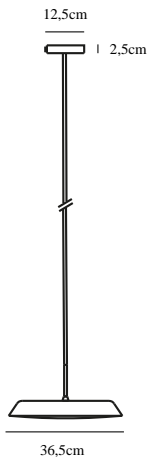

PISO | PENDANTS/SUSPENDED LIGHTING | GREY nordlux®

2010763010

Voltage (V): 230 Volt
IP degree if the fixture includes two types of IP degree: IP20
Class (Class I, Class II, Class III): Class 2 (Double isolated)
Lampholder type (eg, E27/E14, etc): LED Module

Primary material: Metal
Secondary material: Plastic
Color of the cable: Grey
Length of the cable (cm): 200
Is the cable replaceable: False
Color: Grey

Height (cm): 16.5
Width (cm): 36
Shade Diameter (cm): 36
Lenght (cm): 36
EAN: 5704924001611
TUN: 2100599
Item Number: 2010763010
Pcs Per Master Carton: 3
Sales Box Height (cm): 37
Sales Box Width(cm): 10

Sales Box Depth (cm): 37
Sales Box Volume m³ : 0.0137
Net weight of the luminaire (kg): 1.5

Useful Lumen (lm): 1600
Color Temperature (K): 2200-2700
Ra-value : 80
Lifetime (h): 25000
Spread Angle (°) (beam angle of luminaire): 120
Candela (cd) (for directional lamp only): 0
Energy Class: E