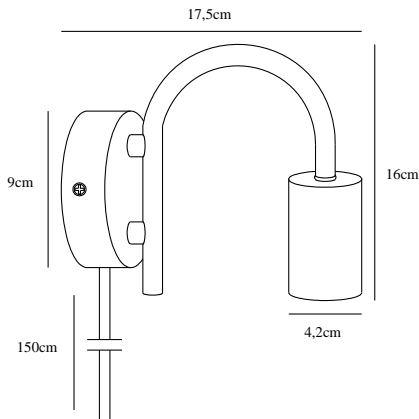

PACO | WALL LIGHTING | BLACK

2112071003

nordlux®

Voltage (V): 230 Volt
IP degree if the fixture includes two types of IP degree: IP20
Maximum compatible bulb wattage (W): 15W
Class (Class I, Class II, Class III): Class 2 (Double isolated)
Lampholder type (eg, E27/E14, etc): E27
Switch placement: On the cable

Primary material: Metal
Color of the cable: Black
Length of the cable (cm): 150
Is the cable replaceable: True

Color: Black
Height (cm): 16
Width (cm): 9
Tube Diameter (cm): 1.13
Base Dimention (cm): 9
Lenght (cm): 17.5
Projection (cm): 17.5

EAN: 5704924005251
TUN: 2148698
Item Number: 2112071003

Pcs Per Master Carton: 3
Sales Box Height (cm): 18
Sales Box Width(cm): 17
Sales Box Depth (cm): 10
Sales Box Volume m³ : 0.0031
Net weight of the luminaire (kg): 0.33