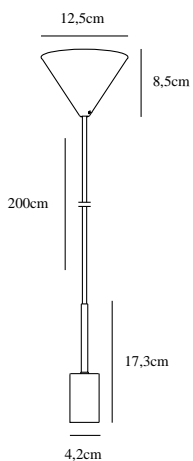

# PACO | PENDANTS/SUSPENDED LIGHTING | BRASS

nordlux®

2112053035

Voltage (V): 230 Volt  
IP degree if the fixture includes two types of IP degree: IP20  
Maximum compatible bulb wattage (W): 40W  
Class (Class I, Class II, Class III): Class 2 (Double isolated)  
Lampholder type (eg, E27/E14, etc): E27

Primary material: Metal  
Color of the cable: Black  
Length of the cable (cm): 200  
Is the cable replaceable: False

Color: Brass  
Height (cm): 17.3  
Width (cm): 4.2  
Tube Diameter (cm): 0.9  
Length (cm): 4.2

EAN: 5704924005220  
TUN: 2148675  
Item Number: 2112053035

Pcs Per Master Carton: 6  
Sales Box Height (cm): 20  
Sales Box Width(cm): 14  
Sales Box Depth (cm): 11.5  
Sales Box Volume m<sup>3</sup> : 0.0032  
Net weight of the luminaire (kg): 0.281