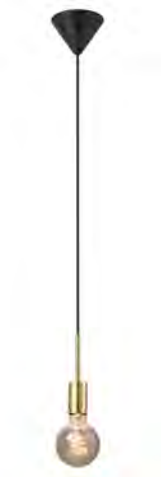

# PACO | PENDANTS/SUSPENDED LIGHTING | BRASS

nordlux®

2112053035

Voltage (V): 230 Volt  
IP degree if the fixture includes two types of IP degree: IP20  
Maximum compatible bulb wattage (W): 40W  
Class (Class I, Class II, Class III): Class 2 (Double isolated)  
Lampholder type (eg, E27/E14, etc): E27

Primary material: Metal  
Color of the cable: Black  
Length of the cable (cm): 200  
Is the cable replaceable: False

Color: Brass  
Height (cm): 17.3  
Width (cm): 4.2  
Tube Diameter (cm): 0.9  
Length (cm): 4.2

## • Minimalist and modern style

With a streamlined and minimalist design, the Paco series can be styled to fit perfectly to your own personal taste. Add a big, decorative bulb and hang the light in clusters of two or more to create the perfect, cosy ambience.

The combination of brass and a decorative bulb creates an elegant and light design expression.