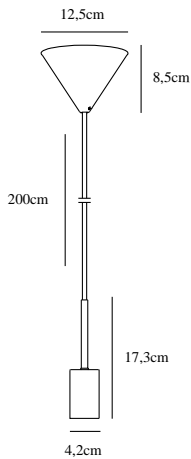

# PACO | PENDANTS/SUSPENDED LIGHTING | BLACK

2112053003

nordlux®

Voltage (V): 230 Volt  
IP degree if the fixture includes two types of IP degree: IP20  
Maximum compatible bulb wattage (W): 40W  
Class (Class I, Class II, Class III): Class 2 (Double isolated)  
Lampholder type (eg, E27/E14, etc): E27

Primary material: Metal  
Color of the cable: Black  
Length of the cable (cm): 200  
Is the cable replaceable: False

Color: Black  
Height (cm): 17.3  
Width (cm): 4.2  
Tube Diameter (cm): 0.9  
Length (cm): 4.2

EAN: 5704924005213  
TUN: 2148676  
Item Number: 2112053003

Pcs Per Master Carton: 6  
Sales Box Height (cm): 20  
Sales Box Width(cm): 14  
Sales Box Depth (cm): 11.5  
Sales Box Volume m<sup>3</sup> : 0.0032  
Net weight of the luminaire (kg): 0.281