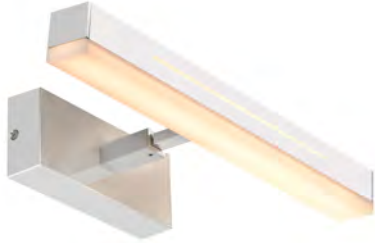

OTIS 40 | WALL LIGHTING | CHROME

2015401033

nordlux®

Voltage (V): 230 Volt
IP degree if the fixture includes
two types of IP degree: IP44
Class (Class I, Class II, Class III):
Class 2 (Double isolated)
Lampholder type (eg, E27/E14,
etc): LED Module

Primary material: Aluminium
Secondary material: Plastic

Color: Chrome
Height (cm): 7.5
Width (cm): 14.6
Length (cm): 40
Projection (cm): 7.5

EAN: 5704924002694
TUN: 2113351
Item Number: 2015401033
Pcs Per Master Carton: 3

• 2-Step MOODMAKER by wall switch: 100%-night light

Otis is an elegant wall lamp that is perfect for the use in the bathroom due to its high degree of protection, IP44. Otis equipped with a 2 step-Moodmaker and can be installed both vertically and horizontally – making it perfect for your personal light wishes.

The 2-step Moodmaker allows you with one click on the standard wall switch to create natural light at a 100% brightness. While clicking another time enables a comfortable night light that will not completely wake you up when going to the bathroom during the night. Otis is a very practical lamp as it has a rotating reflector and an adjustable depth but also a memory and reset function that will remember your preference after having turned the light off/on five times. Moreover, a cabinet bracket is included which makes it easy to mount Otis on a cabinet.