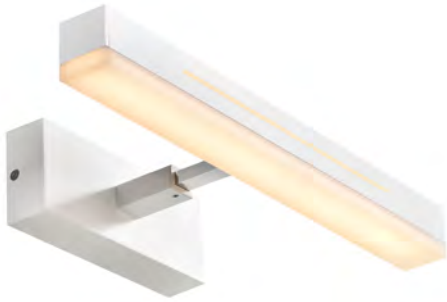

OTIS 40 | WALL LIGHTING | WHITE

2015401001

nordlux®

Voltage (V): 230 Volt
IP degree if the fixture includes
two types of IP degree: IP44
Class (Class I, Class II, Class III):
Class 2 (Double isolated)
Lampholder type (eg, E27/E14,
etc): LED Module

Primary material: Aluminium
Secondary material: Plastic

Color: White
Height (cm): 7.5
Width (cm): 14.6
Length (cm): 40
Projection (cm): 7.5

EAN: 5704924002687
TUN: 2113350
Item Number: 2015401001
Pcs Per Master Carton: 3

• 2-Step MOODMAKER by wall switch: 100%-night light

Otis is an elegant wall lamp that is perfect for the use in the bathroom due to its high degree of protection, IP44. Otis equipped with a 2 step-Moodmaker and can be installed both vertically and horizontally – making it perfect for your personal light wishes.

The 2-step Moodmaker allows you with one click on the standard wall switch to create natural light at a 100% brightness. While clicking another time enables a comfortable night light that will not completely wake you up when going to the bathroom during the night. Otis is a very practical lamp as it has a rotating reflector and an adjustable depth but also a memory and reset function that will remember your preference after having turned the light off/on five times. Moreover, a cabinet bracket is included which makes it easy to mount Otis on a cabinet.