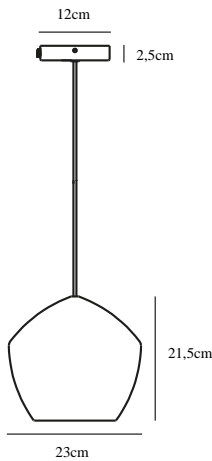

ORBIFORM | PENDANTS/SUSPENDED LIGHTING **nordlux®**

2010673047

Voltage (V): 230 Volt
IP degree if the fixture includes two types of IP degree: IP20
Maximum compatible bulb wattage (W): 40W
Class (Class I, Class II, Class III): Class 2 (Double isolated)
Lampholder type (eg, E27/E14, etc): E27

Height (cm): 21.5
Width (cm): 23
Shade Diameter (cm): 23
Lenght (cm): 23
EAN: 5704924001536
TUN: 2100571
Item Number: 2010673047

Pcs Per Master Carton: 3
Sales Box Height (cm): 30
Sales Box Width(cm): 27
Sales Box Depth (cm): 28
Sales Box Volume m³ : 0.0227
Net weight of the luminaire (kg): 1.7

Primary material: Glass
Secondary material: Metal
Color of the Glass: Smoked
Color of the cable: Black
Length of the cable (cm): 200
Is the cable replaceable: False

• Glamorous art deco design

Orbiform oozes of exclusivity and glamor. The series combines brushed brass with a pentagon-shaped glass dome adorned with a beautiful diamond pattern that enhances the luster of the glass and provides a unique light effect in the room. The beautiful glass gives associations to the period with crystal interior, which now again has become a popular decor element.