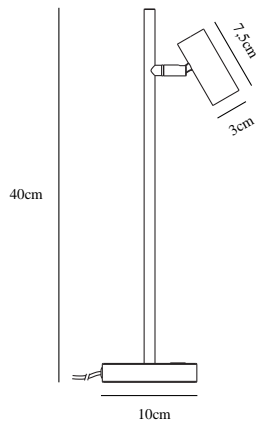

OMARI | TABLE LIGHTING | BLACK

2112245003

nordlux®

Voltage (V): 230 Volt
IP degree if the fixture includes two types of IP degree: IP20
Class (Class I, Class II, Class III): Class 3 (12V)
Lampholder type (eg, E27/E14, etc): LED Module
Switch placement: On the fixture

Primary material: Metal
Color of the cable: Black
Length of the cable (cm): 150
Is the cable replaceable: False
Color: Black

Height (cm): 40
Width (cm): 10
Tube Diameter (cm): 1.15
Shade Diameter (cm): 3
Base Dimension (cm): 10
Length (cm): 15.5
Tilt Angle (°): 90
Turning Angle (°): 320

EAN: 5704924005459
TUN: 2148725
Item Number: 2112245003
Pcs Per Master Carton: 3
Sales Box Height (cm): 41.5

Sales Box Width(cm): 11.5
Sales Box Depth (cm): 11.5
Sales Box Volume m³ : 0.0055
Net weight of the luminaire (kg): 0.54

Useful Lumen (lm): 320
Color Temperature (K): 2700
Ra-value : 80
Lifetime (h): 25000
Spread Angle (°) (beam angle of luminaire): 41
Candela (cd) (for directional lamp only): 550
Energy Class: F

• Minimalist and streamlined design