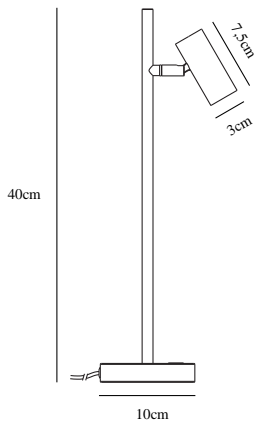

OMARI | TABLE LIGHTING | WHITE

2112245001

nordlux®

Voltage (V): 230 Volt
IP degree if the fixture includes two types of IP degree: IP20
Class (Class I, Class II, Class III): Class 3 (12V)
Lampholder type (eg, E27/E14, etc): LED Module
Switch placement: On the fixture

Primary material: Metal
Color of the cable: White
Length of the cable (cm): 150
Is the cable replaceable: False
Color: White

Height (cm): 40
Width (cm): 10
Tube Diameter (cm): 1.15
Shade Diameter (cm): 3
Base Dimension (cm): 10
Length (cm): 15.5
Tilt Angle (°): 90
Turning Angle (°): 320

EAN: 5704924005442
TUN: 2148723
Item Number: 2112245001
Pcs Per Master Carton: 3
Sales Box Height (cm): 41.5

Sales Box Width(cm): 11.5
Sales Box Depth (cm): 11.5
Sales Box Volume m³ : 0.0055
Net weight of the luminaire (kg): 41.5

Useful Lumen (lm): 320
Color Temperature (K): 2700
Ra-value : 80
Lifetime (h): 25000
Spread Angle (°) (beam angle of luminaire): 41
Candela (cd) (for directional lamp only): 550
Energy Class: F

• Minimalist and streamlined design