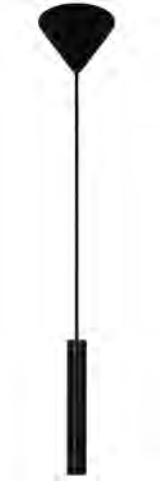

OMARI | PENDANTS/SUSPENDED LIGHTING | BLACK

nordlux®

2112213003

Voltage (V): 230 Volt
IP degree if the fixture includes two types of IP degree: IP20
Class (Class I, Class II, Class III): Class 2 (Double isolated)
Lampholder type (eg, E27/E14, etc): LED Module

Primary material: Metal
Secondary material: Plastic
Color of the cable: Black
Length of the cable (cm): 200
Is the cable replaceable: False

Color: Black
Height (cm): 20
Width (cm): 12
Shade Diameter (cm): 3
Lenght (cm): 12

EAN: 5704924005404
TUN: 2148659
Item Number: 2112213003
Pcs Per Master Carton: 3

Sales Box Height (cm): 21.5
Sales Box Width(cm): 14.5
Sales Box Depth (cm): 11
Sales Box Volume m³ : 0.0034
Net weight of the luminaire (kg): 0.28

Useful Lumen (lm): 320
Color Temperature (K): 2700
Ra-value : 80
Lifetime (h): 25000
Spread Angle (°) (beam angle of luminaire): 41
Candela (cd) (for directional lamp only): 550
Energy Class: F

- Minimalist and streamlined design • On/off touch on wall switch with 3-step dimming
- Minimalist and streamlined design