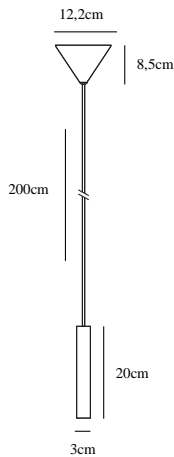

OMARI | PENDANTS/SUSPENDED LIGHTING | BLACK

nordlux®

2112213003

Voltage (V): 230 Volt
IP degree if the fixture includes two types of IP degree: IP20
Class (Class I, Class II, Class III): Class 2 (Double isolated)
Lampholder type (eg, E27/E14, etc): LED Module

Primary material: Metal
Secondary material: Plastic
Color of the cable: Black
Length of the cable (cm): 200
Is the cable replaceable: False

Color: Black
Height (cm): 20
Width (cm): 12
Shade Diameter (cm): 3
Lenght (cm): 12

EAN: 5704924005404
TUN: 2148659
Item Number: 2112213003
Pcs Per Master Carton: 3

Sales Box Height (cm): 21.5
Sales Box Width(cm): 14.5
Sales Box Depth (cm): 11
Sales Box Volume m³ : 0.0034
Net weight of the luminaire (kg): 0.28

Useful Lumen (lm): 320
Color Temperature (K): 2700
Ra-value : 80
Lifetime (h): 25000
Spread Angle (°) (beam angle of luminaire): 41
Candela (cd) (for directional lamp only): 550
Energy Class: F

- Minimalist and streamlined design • On/off touch on wall switch with 3-step dimming
- Minimalist and streamlined design