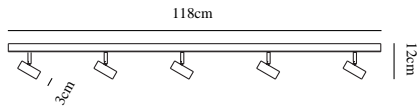

OMARI 5-SPOT | SPOTS | BLACK

2112203003

nordlux®

Voltage (V): 230 Volt
IP degree if the fixture includes two types of IP degree: IP20
Class (Class I, Class II, Class III): Class 2 (Double isolated)
Lampholder type (eg, E27/E14, etc): LED Module

Primary material: Metal
Is the cable replaceable: False

Color: Black
Height (cm): 12
Width (cm): 3.5
Shade Diameter (cm): 3
Base Dimension (cm): 118
Length (cm): 118
Tilt Angle (°): 90
Turning Angle (°): 320

EAN: 5704924005381
TUN: 2148765
Item Number: 2112203003
Pcs Per Master Carton: 2

Sales Box Height (cm): 11
Sales Box Width (cm): 118.5
Sales Box Depth (cm): 4.5
Sales Box Volume m³: 0.0059
Net weight of the luminaire (kg): 1.65

Useful Lumen (lm): 320
Color Temperature (K): 2700
Ra-value : 80
Lifetime (h): 25000
Spread Angle (°) (beam angle of luminaire): 41
Candela (cd) (for directional lamp only): 550
Energy Class: F

- Minimalist and streamlined design • 3-step dimming
- Adjustable lamp head for a directional light • Minimalist and streamlined design