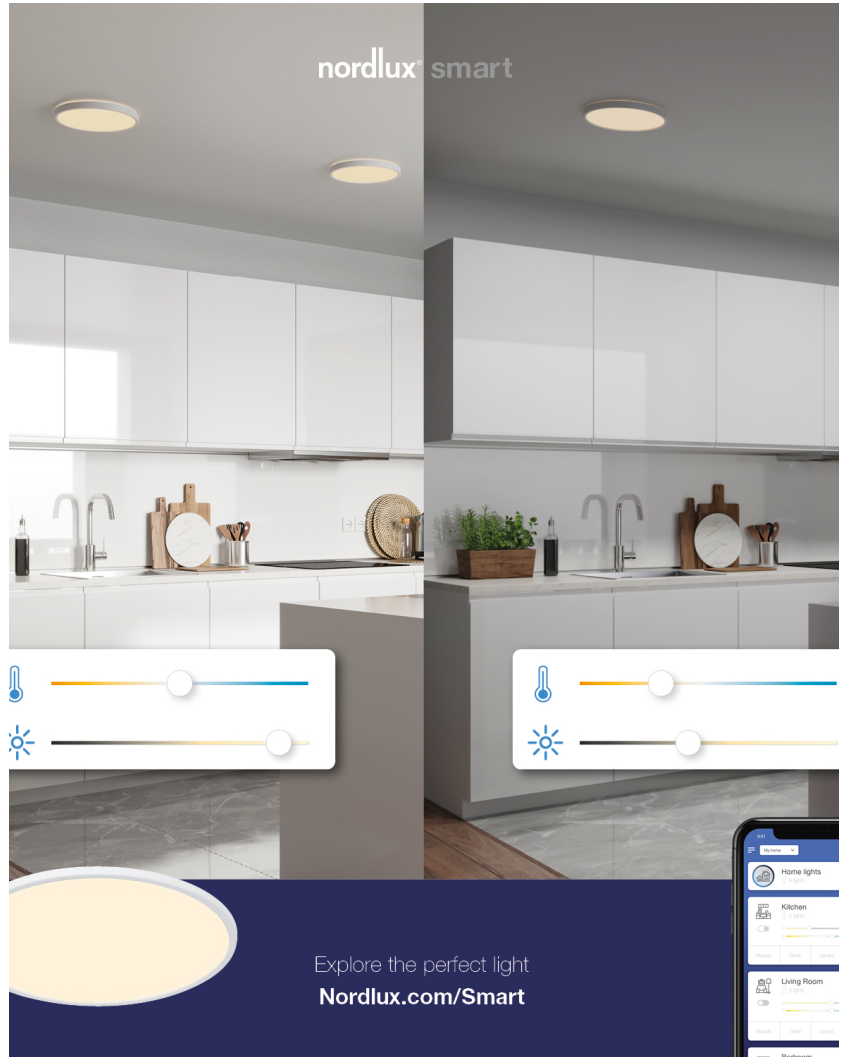

SMART LIGHT | CEILING LIGHTING | WHITE

2015146101

nordlux®

Voltage (V): 230 Volt
IP degree if the fixture includes
two types of IP degree: IP20
Class (Class I, Class II, Class III):
Class 1 (Earth contact)
Lampholder type (eg, E27/E14,
etc): LED Module

Primary material: Plastic
Secondary material: Metal
Color: White

Height (cm): 2.3
Width (cm): 60
Projection (cm): 2.3
EAN: 5704924002991
TUN: 2116036
Item Number: 2015146101
Pcs Per Master Carton: 3
Sales Box Height (cm): 61

Sales Box Width(cm): 60.5
Sales Box Depth (cm): 3.6
Sales Box Volume m³ : 0.0133
Net weight of the luminaire (kg):
2.7

Useful Lumen (lm): 3500
Color Temperature (K): 2700-
6500
Ra-value : 80
Lifetime (h): 25000
Spread Angle (°) (beam angle of
luminaire): 120
Candela (cd) (for directional
lamp only): 0
Energy Class: E

- Ultra-slim ceiling panel light • Bluetooth connection to Nordlux SmartLight
- Adjustable kelvin and lumen output • Ultra-slim ceiling panel light

Oja is an ultra slim ceiling panel light in a modern and simple design that is very easy to install and can be connected to Nordlux Smart Light using Bluetooth. With your chosen device you will have the ability to change the light from a warm white to a cool white.

Oja is a huge ceiling panel of 60 cm in size that is integrated with the newest Bluetooth Mesh technology which allows you to control the light using your phone and that works both indoor and outdoor with a stable communication between your devices.

www.nordlux.com