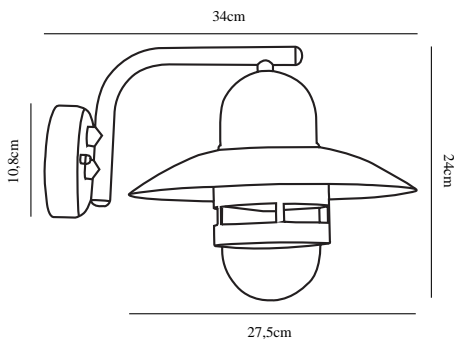

NIBE | WALL LIGHTING | GALVANIZED

24981031

nordlux®

Voltage (V): 230 Volt
IP degree if the fixture includes two types of IP degree: IP54
Maximum compatible bulb wattage (W): 60W
Class (Class I, Class II, Class III): Class 1 (Earth contact)
Lampholder type (eg, E27/E14, etc): E27
Parallel connection possible?: True

Color: Galvanized
Height (cm): 24
Shade Diameter (cm): 27.5
Projection (cm): 34
EAN: 5701581122017
TUN: 5672385
Item Number: 24981031
Pcs Per Master Carton: 6

Sales Box Height (cm): 28
Sales Box Width(cm): 26
Sales Box Depth (cm): 16
Sales Box Volume m³ : 0.0116
Net weight of the luminaire (kg): 1.61