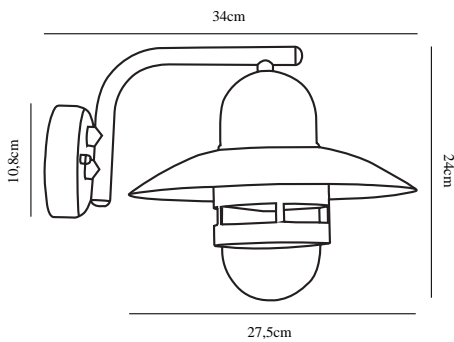

# NIBE | WALL LIGHTING | COPPER

24981030

nordlux®

Voltage (V): 230 Volt  
IP degree if the fixture includes two types of IP degree: IP54  
Maximum compatible bulb wattage (W): 60W  
Class (Class I, Class II, Class III): Class 1 (Earth contact)  
Lampholder type (eg, E27/E14, etc): E27  
Parallel connection possible?: True

Primary material: Copper  
Secondary material: Glass  
Color of the Glass: Clear

Color: Copper  
Height (cm): 24  
Shade Diameter (cm): 27.5  
Projection (cm): 34  
EAN: 5701581121010  
TUN: 5672386  
Item Number: 24981030

Pcs Per Master Carton: 6  
Sales Box Height (cm): 28  
Sales Box Width(cm): 16  
Sales Box Depth (cm): 27  
Sales Box Volume m<sup>3</sup> : 0.0121  
Net weight of the luminaire (kg): 1.5

- Compact elegant design
- Build-in parallel connection
- Compact elegant design