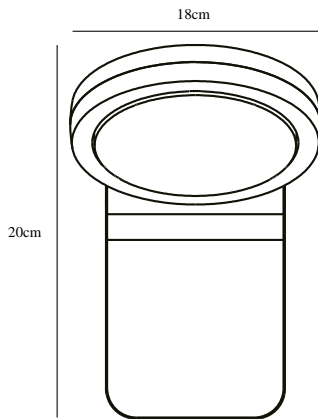

MARINA FLATLINE | WALL LIGHTING | BLACK

46821003

nordlux®

Voltage (V): 230 Volt
IP degree if the fixture includes
two types of IP degree: IP44
Class (Class I, Class II, Class III):
Class 1 (Earth contact)
Lampholder type (eg, E27/E14,
etc): LED Module
Parallel connection possible?:
True

Primary material: Aluminium
Secondary material: Plastic
Color of the Glass: Opal white

Color: Black

Height (cm): 20
Width (cm): 13.5
Projection (cm): 18

EAN: 5701581399280
TUN: 1958106
Item Number: 46821003
Pcs Per Master Carton: 3

Sales Box Height (cm): 17
Sales Box Width(cm): 20
Sales Box Depth (cm): 22
Sales Box Volume m³ : 0.0075
Net weight of the luminaire (kg):
0.563

Useful Lumen (lm): 750
Color Temperature (K): 3000
Ra-value : 80
Lifetime (h): 25000
Spread Angle (°) (beam angle of
luminaire): 120
Candela (cd) (for directional
lamp only): 0
Energy Class: E