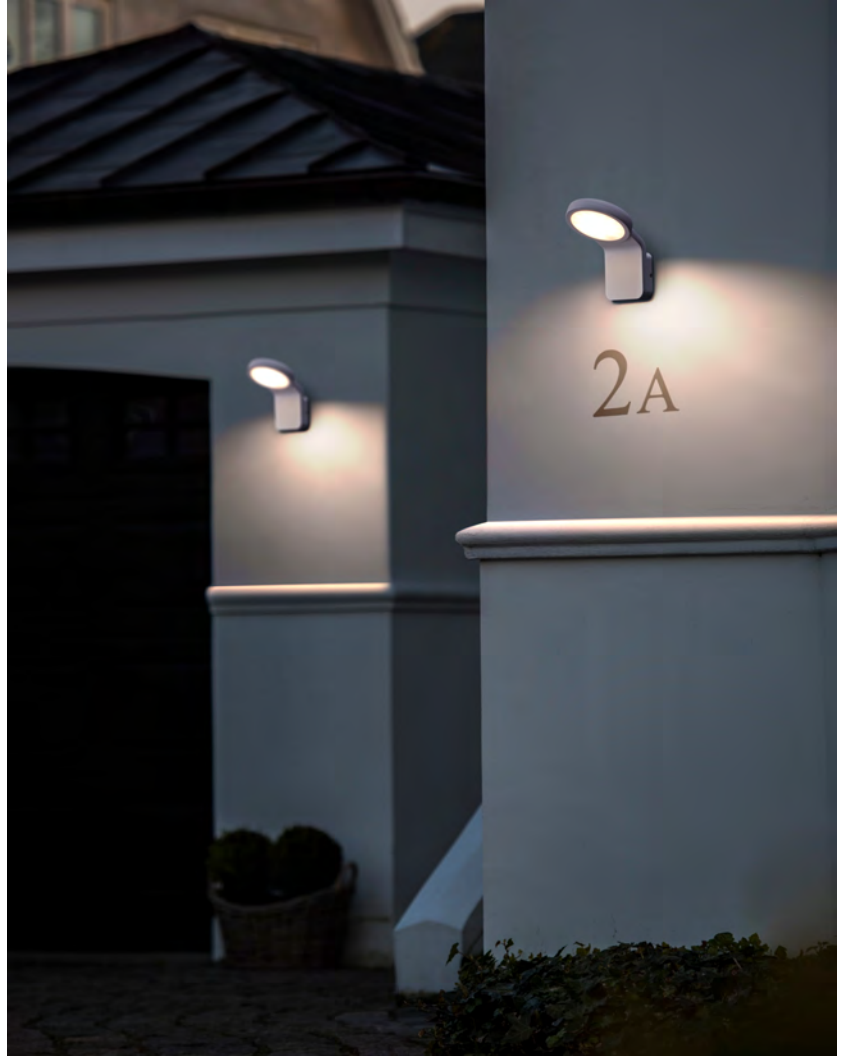

# MARINA FLATLINE | WALL LIGHTING | WHITE

46821001

nordlux®

Voltage (V): 230 Volt  
IP degree if the fixture includes  
two types of IP degree: IP44  
Class (Class I, Class II, Class III):  
Class 1 (Earth contact)  
Lampholder type (eg, E27/E14,  
etc): LED Module  
Parallel connection possible?:  
True

Primary material: Aluminium  
Secondary material: Plastic  
Color of the Glass: Opal white

Color: White

Height (cm): 20  
Width (cm): 13.5  
Projection (cm): 18

EAN: 5701581399181  
TUN: 1958105  
Item Number: 46821001  
Pcs Per Master Carton: 3