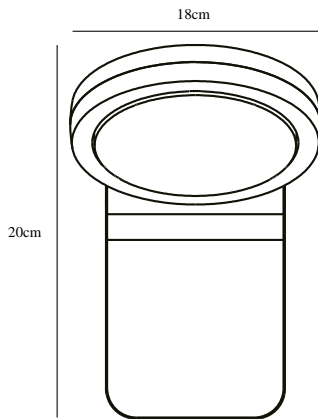

# MARINA FLATLINE | WALL LIGHTING | WHITE

46821001

nordlux®

Voltage (V): 230 Volt  
IP degree if the fixture includes  
two types of IP degree: IP44  
Class (Class I, Class II, Class III):  
Class 1 (Earth contact)  
Lampholder type (eg, E27/E14,  
etc): LED Module  
Parallel connection possible?:  
True

Primary material: Aluminium  
Secondary material: Plastic  
Color of the Glass: Opal white

Color: White

Height (cm): 20  
Width (cm): 13.5  
Projection (cm): 18

EAN: 5701581399181  
TUN: 1958105  
Item Number: 46821001  
Pcs Per Master Carton: 3

Sales Box Height (cm): 17  
Sales Box Width(cm): 20  
Sales Box Depth (cm): 22  
Sales Box Volume m<sup>3</sup> : 0.0075  
Net weight of the luminaire (kg):  
0.563

Useful Lumen (lm): 750  
Color Temperature (K): 3000  
Ra-value : 80  
Lifetime (h): 25000  
Spread Angle (°) (beam angle of  
luminaire): 120  
Candela (cd) (for directional  
lamp only): 0  
Energy Class: E