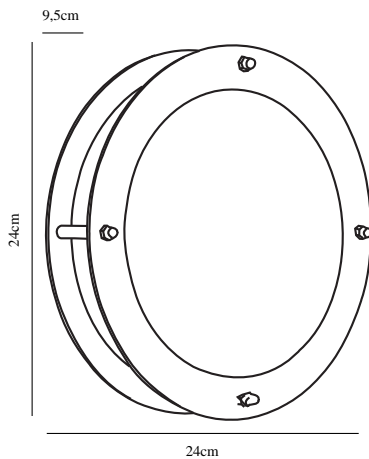

MALTE | WALL LIGHTING | GALVANIZED

21841031

nordlux®

Voltage (V): 230 Volt
IP degree if the fixture includes two types of IP degree: IP54
Maximum compatible bulb wattage (W): 60W
Class (Class I, Class II, Class III): Class 1 (Earth contact)
Lampholder type (eg, E27/E14, etc): E27
Parallel connection possible?: True

Color: Galvanized
Projection (cm): 9.5
EAN: 5701581099043
TUN: 5061479
Item Number: 21841031
Pcs Per Master Carton: 3

Sales Box Height (cm): 25
Sales Box Width(cm): 25
Sales Box Depth (cm): 10
Sales Box Volume m³ : 0.0062
Net weight of the luminaire (kg): 1.705