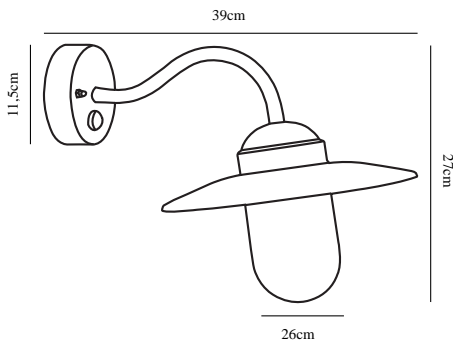

LUXEMBOURG | WALL LIGHTING | GALVANIZED nordlux®

22671031

Voltage (V): 230 Volt
IP degree if the fixture includes two types of IP degree: IP54
Maximum compatible bulb wattage (W): 60W
Class (Class I, Class II, Class III): Class 2 (Double isolated)
Lampholder type (eg, E27/E14, etc): E27
Parallel connection possible?: True

Color: Galvanized
Height (cm): 27
Shade Diameter (cm): 26
Projection (cm): 39
EAN: 5701581035010
TUN: 5927026
Item Number: 22671031

Pcs Per Master Carton: 3
Sales Box Height (cm): 20
Sales Box Width(cm): 30
Sales Box Depth (cm): 40
Sales Box Volume m³ : 0.024
Net weight of the luminaire (kg): 1.036

Primary material: Galvanized steel
Secondary material: Glass
Color of the Glass: Clear

• Build-in parallel connection • Build-in parallel connection

This elegant wall light from the Nordlux Luxembourg series is a classic outdoor wall light with a glass dome to provide beautiful lighting at your entrance, in the driveway, garage, on the terrace, or on the patio. The light can be connected in parallel with several lights and is equipped with an LED bulb.