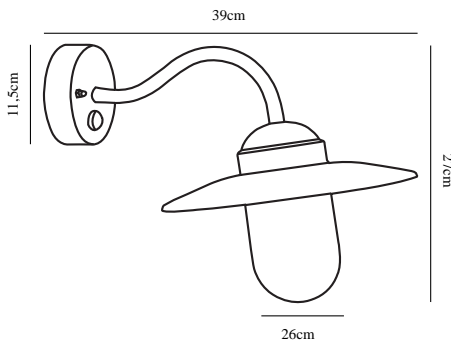

LUXEMBOURG | WALL LIGHTING | BLACK

22671003

nordlux®

Voltage (V): 230 Volt
IP degree if the fixture includes two types of IP degree: IP54
Maximum compatible bulb wattage (W): 60W
Class (Class I, Class II, Class III): Class 2 (Double isolated)
Lampholder type (eg, E27/E14, etc): E27
Parallel connection possible?: True

Primary material: Galvanized steel
Secondary material: Glass
Color of the Glass: Clear

Color: Black
Height (cm): 27
Shade Diameter (cm): 26
Projection (cm): 39
EAN: 5701581004047
TUN: 5062672
Item Number: 22671003

Pcs Per Master Carton: 3
Sales Box Height (cm): 40
Sales Box Width(cm): 20
Sales Box Depth (cm): 30
Sales Box Volume m³ : 0.024
Net weight of the luminaire (kg): 1.036

• Build-in parallel connection • Build-in parallel connection

This elegant wall light from the Nordlux Luxembourg series is a classic outdoor wall light with a glass dome to provide beautiful lighting at your entrance, in the driveway, garage, on the terrace, or on the patio. The light can be connected in parallel with several lights and is equipped with an LED bulb.