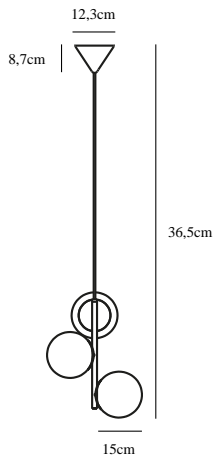

LILLY | PENDANTS/SUSPENDED LIGHTING | BRASS

nordlux®

48603035

Voltage (V): 230 Volt
IP degree if the fixture includes
two types of IP degree: IP20
Maximum compatible bulb
wattage (W): 3X40W
Class (Class I, Class II, Class III):
Class 2 (Double isolated)
Lampholder type (eg, E27/E14,
etc): E14
Dimmerable: Yes with compatible
bulb

Primary material: Metal
Secondary material: Glass
Color of the Glass: Opal white
Color of the cable: Black
Length of the cable (cm): 200
Is the cable replaceable: False

Color: Brass
Height (cm): 36.5
Width (cm): 32
Shade Diameter (cm): 15
EAN: 5701581459083
TUN: 2042331
Item Number: 48603035
Pcs Per Master Carton: 2

Sales Box Height (cm): 50
Sales Box Width(cm): 28
Sales Box Depth (cm): 20
Sales Box Volume m³ : 0.028
Net weight of the luminaire (kg):
1.2

• Glamorous modern style

Lilly is a highly decorative series that combines simplicity and elegance in the finest possible manner. There is an obvious ease to the interplay of the minimalist frame and the elegant, luminous glass domes where the opal white glass lets a warm and pleasant light penetrate it.