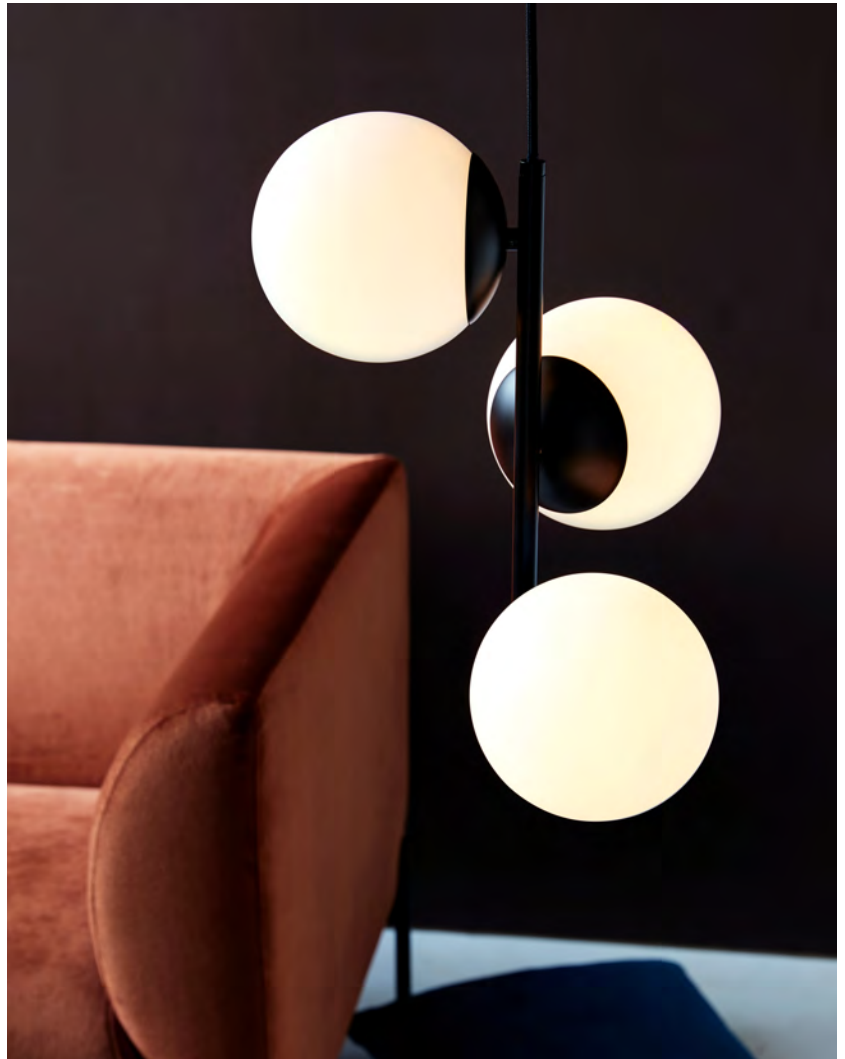

LILLY | PENDANTS/SUSPENDED LIGHTING | BLACK

48603003

nordlux®

Voltage (V): 230 Volt
IP degree if the fixture includes
two types of IP degree: IP20
Maximum compatible bulb
wattage (W): 3X40W
Class (Class I, Class II, Class III):
Class 2 (Double isolated)
Lampholder type (eg, E27/E14,
etc): E14
Dimmerable: Yes with compatible
bulb

Color: Black

Height (cm): 36.5
Width (cm): 32
Shade Diameter (cm): 15

EAN: 5701581458987
TUN: 2042330
Item Number: 48603003
Pcs Per Master Carton: 2

Sales Box Height (cm): 50
Sales Box Width(cm): 28
Sales Box Depth (cm): 20
Sales Box Volume m³ : 0.028
Net weight of the luminaire (kg):
1.2

Primary material: Metal
Secondary material: Glass
Color of the Glass: Opal white
Color of the cable: Black
Length of the cable (cm): 200
Is the cable replaceable: False

• Glamorous modern style

Lilly is a highly decorative series that combines simplicity and elegance in the finest possible manner. There is an obvious ease to the interplay of the minimalist frame and the elegant, luminous glass domes where the opal white glass lets a warm and pleasant light penetrate it.

The interaction between the black matte surface and the light opal glass makes the Lilly pendant extremely elegant. The placement of the luminous glass domes creates a complete and decorative whole and simultaneously provides 36-degree lighting throughout the room.