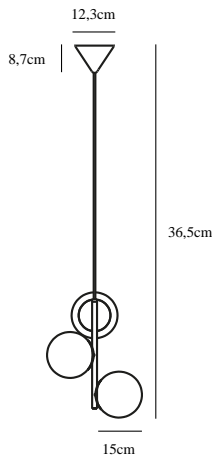

# LILLY | PENDANTS/SUSPENDED LIGHTING | BLACK

48603003

nordlux®

Voltage (V): 230 Volt  
IP degree if the fixture includes  
two types of IP degree: IP20  
Maximum compatible bulb  
wattage (W): 3X40W  
Class (Class I, Class II, Class III):  
Class 2 (Double isolated)  
Lampholder type (eg, E27/E14,  
etc): E14  
Dimmerable: Yes with compatible  
bulb

Color: Black  
  
Height (cm): 36.5  
Width (cm): 32  
Shade Diameter (cm): 15  
  
EAN: 5701581458987  
TUN: 2042330  
Item Number: 48603003  
Pcs Per Master Carton: 2

Sales Box Height (cm): 50  
Sales Box Width(cm): 28  
Sales Box Depth (cm): 20  
Sales Box Volume m<sup>3</sup> : 0.028  
Net weight of the luminaire (kg):  
1.2

Primary material: Metal  
Secondary material: Glass  
Color of the Glass: Opal white  
Color of the cable: Black  
Length of the cable (cm): 200  
Is the cable replaceable: False

The interaction between the black matte surface and the light opal glass makes the Lilly pendant extremely elegant. The placement of the luminous glass domes creates a complete and decorative whole and simultaneously provides 36-degree lighting throughout the room.