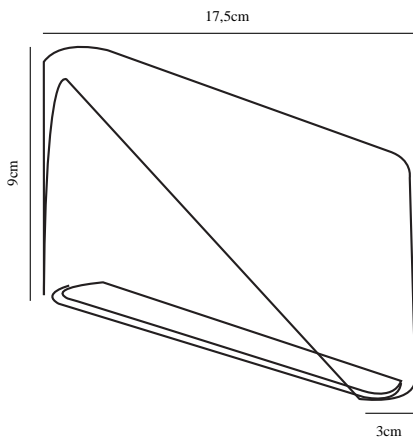

KINVER | WALL LIGHTING | BLACK

84181003

nordlux®

Voltage (V): 230 Volt
IP degree if the fixture includes
two types of IP degree: IP54
Class (Class I, Class II, Class III):
Class 1 (Earth contact)
Lampholder type (eg, E27/E14,
etc): LED Module
Parallel connection possible?:
False

Primary material: Metal

Color: Black
Height (cm): 9
Width (cm): 17.5
Projection (cm): 3

EAN: 5701581342880
TUN: 1850699
Item Number: 84181003
Pcs Per Master Carton: 3

Sales Box Height (cm): 10
Sales Box Width(cm): 4
Sales Box Depth (cm): 19
Sales Box Volume m³ : 0.0008
Net weight of the luminaire (kg):
0.559

Useful Lumen (lm): 400
Color Temperature (K): 3000
Ra-value : 80
Lifetime (h): 25000
Spread Angle (°) (beam angle of
luminaire): 120
Candela (cd) (for directional
lamp only): 0
Energy Class: E

- Super slim design • Lights both up and down
- Super slim design