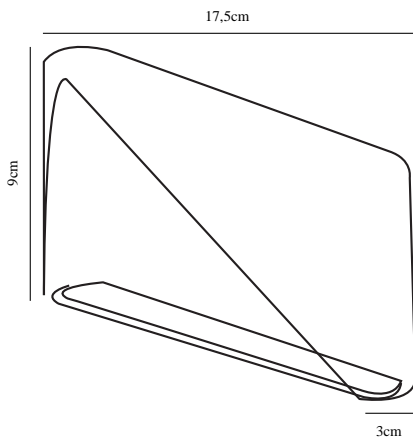

KINVER | WALL LIGHTING | WHITE

84181001

nordlux®

Voltage (V): 230 Volt
IP degree if the fixture includes two types of IP degree: IP54
Class (Class I, Class II, Class III): Class 1 (Earth contact)
Lampholder type (eg, E27/E14, etc): LED Module
Parallel connection possible?: False

Primary material: Metal

Color: White
Height (cm): 9
Width (cm): 17.5
Projection (cm): 3

EAN: 5701581342781
TUN: 1850698
Item Number: 84181001
Pcs Per Master Carton: 3

Sales Box Height (cm): 10
Sales Box Width(cm): 4
Sales Box Depth (cm): 19
Sales Box Volume m³ : 0.0008
Net weight of the luminaire (kg): 0.559

Useful Lumen (lm): 400
Color Temperature (K): 3000
Ra-value : 80
Lifetime (h): 25000
Spread Angle (°) (beam angle of luminaire): 120
Candela (cd) (for directional lamp only): 0
Energy Class: E

- Super slim design • Lights both up and down
- Super slim design