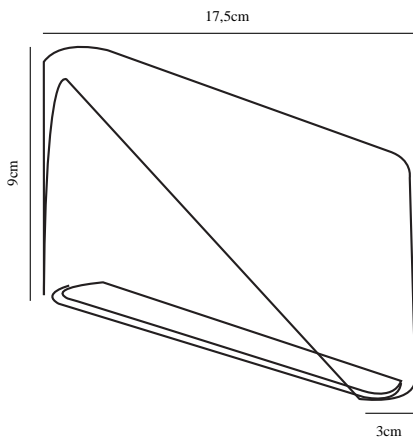

KINVER | WALL LIGHTING | BLACK

2118181003

nordlux®

Voltage (V): 230 Volt
IP degree if the fixture includes two types of IP degree: IP54
Class (Class I, Class II, Class III): Class 1 (Earth contact)
Lampholder type (eg, E27/E14, etc): LED Module
Parallel connection possible?: True

Primary material: Aluminium
Secondary material: Glass

Color: Black
Height (cm): 9
Width (cm): 26
Projection (cm): 3.3

EAN: 5704924004759
TUN: 2140633
Item Number: 2118181003
Pcs Per Master Carton: 3

Sales Box Height (cm): 11
Sales Box Width (cm): 27
Sales Box Depth (cm): 4.5
Sales Box Volume m³: 0.0013
Net weight of the luminaire (kg): 0.75

Useful Lumen (lm): 990
Color Temperature (K): 3000
Ra-value : 80
Lifetime (h): 25000
Spread Angle (°) (beam angle of luminaire): 120
Candela (cd) (for directional lamp only): 0
Energy Class: E

- Super slim design • Lights both up and down
- Super slim design