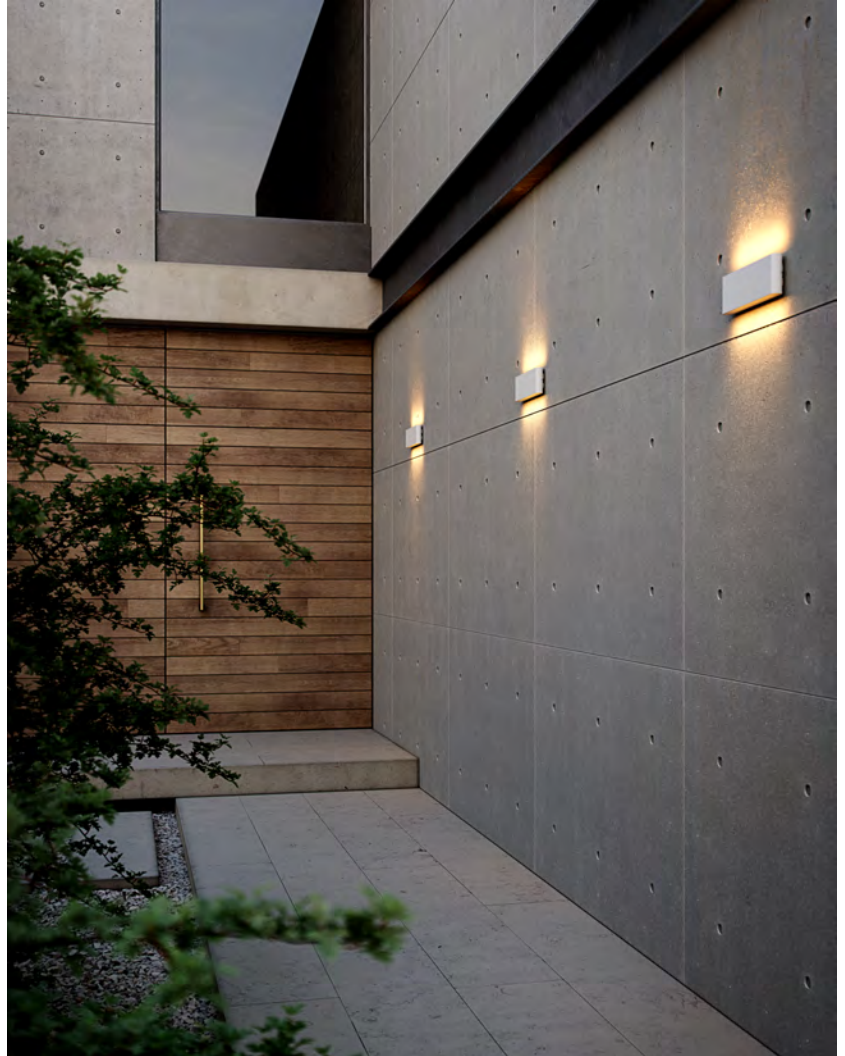

KINVER | WALL LIGHTING | WHITE

2118181001

nordlux®

Voltage (V): 230 Volt
IP degree if the fixture includes two types of IP degree: IP54
Class (Class I, Class II, Class III): Class 1 (Earth contact)
Lampholder type (eg, E27/E14, etc): LED Module
Parallel connection possible?: True

Primary material: Aluminium
Secondary material: Glass

Color: White
Height (cm): 9
Width (cm): 26
Projection (cm): 3.3

EAN: 5704924004766
TUN: 2140632
Item Number: 2118181001
Pcs Per Master Carton: 3

Sales Box Height (cm): 11
Sales Box Width (cm): 27
Sales Box Depth (cm): 4.5
Sales Box Volume m³: 0.0013
Net weight of the luminaire (kg): 0.75

Useful Lumen (lm): 990
Color Temperature (K): 3000
Ra-value : 80
Lifetime (h): 25000
Spread Angle (°) (beam angle of luminaire): 120
Candela (cd) (for directional lamp only): 0
Energy Class: E

- Super slim design • Lights both up and down
- Super slim design