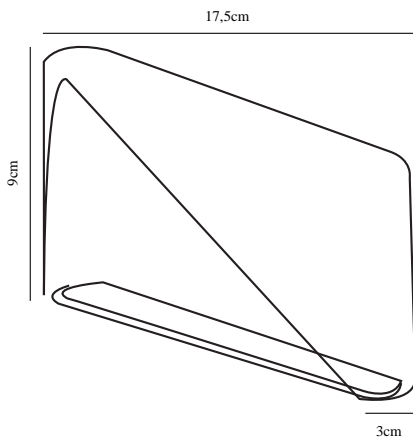

# KINVER | WALL LIGHTING | WHITE

2118181001

nordlux®

Voltage (V): 230 Volt  
IP degree if the fixture includes two types of IP degree: IP54  
Class (Class I, Class II, Class III): Class 1 (Earth contact)  
Lampholder type (eg, E27/E14, etc): LED Module  
Parallel connection possible?: True

Primary material: Aluminium  
Secondary material: Glass

Color: White  
Height (cm): 9  
Width (cm): 26  
Projection (cm): 3.3

EAN: 5704924004766  
TUN: 2140632  
Item Number: 2118181001  
Pcs Per Master Carton: 3

Sales Box Height (cm): 11  
Sales Box Width (cm): 27  
Sales Box Depth (cm): 4.5  
Sales Box Volume m<sup>3</sup>: 0.0013  
Net weight of the luminaire (kg): 0.75

Useful Lumen (lm): 990  
Color Temperature (K): 3000  
Ra-value : 80  
Lifetime (h): 25000  
Spread Angle (°) (beam angle of luminaire): 120  
Candela (cd) (for directional lamp only): 0  
Energy Class: E

- Super slim design • Lights both up and down
- Super slim design