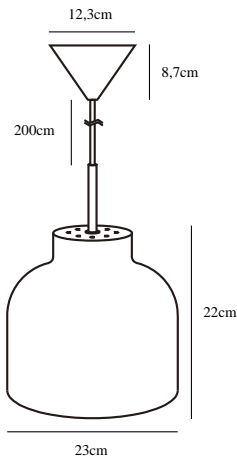

## WHITE

48423001

Voltage (V): 230 Volt  
IP degree if the fixture includes two types of IP degree: IP20  
Maximum compatible bulb wattage (W): 25W  
Class (Class I, Class II, Class III): Class 2 (Double isolated)  
Lampholder type (eg, E27/E14, etc): E27  
Dimmerable: Yes with compatible bulb

Primary material: Metal  
Color of the cable: White  
Length of the cable (cm): 200  
Is the cable replaceable: False

Color: White  
Shade Diameter (cm): 23  
Shade Height (cm): 22  
EAN: 5701581456686  
TUN: 2042307  
Item Number: 48423001  
Pcs Per Master Carton: 3

Sales Box Height (cm): 25  
Sales Box Width(cm): 24  
Sales Box Depth (cm): 24  
Sales Box Volume m<sup>3</sup> : 0.0144  
Net weight of the luminaire (kg): 0.876