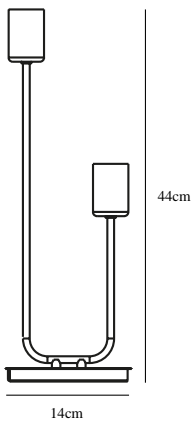

# JOSEFINE | TABLE LIGHTING | MATBLACK

48955003

nordlux®

Voltage (V): 230 Volt  
IP degree if the fixture includes two types of IP degree: IP20  
Maximum compatible bulb wattage (W): 2X28W  
Class (Class I, Class II, Class III): Class 2 (Double isolated)  
Lampholder type (eg, E27/E14, etc): E27  
Dimmerable: Yes with compatible bulb  
Switch placement: On the cable

Color: MatBlack  
Height (cm): 44  
Tube Diameter (cm): 0.8  
Shade Diameter (cm): 4.2  
Base Dimention (cm): 14  
EAN: 5701581464186  
TUN: 2042382  
Item Number: 48955003  
Pcs Per Master Carton: 3

Sales Box Height (cm): 45.4  
Sales Box Width(cm): 16.5  
Sales Box Depth (cm): 16.5  
Sales Box Volume m<sup>3</sup> : 0.0124  
Net weight of the luminiare (kg): 0.72

Primary material: Metal  
Color of the Glass: Brass  
Color of the cable: Black  
Length of the cable (cm): 150  
Is the cable replaceable: False