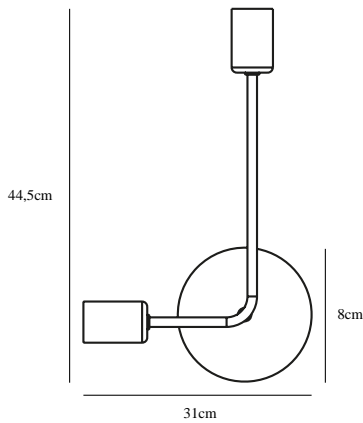

# JOSEFINE | WALL LIGHTING | MATBLACK

48941003

nordlux®

Voltage (V): 230 Volt  
IP degree if the fixture includes  
two types of IP degree: IP20  
Maximum compatible bulb  
wattage (W): 2X28W  
Class (Class I, Class II, Class III):  
Class 2 (Double isolated)  
Lampholder type (eg, E27/E14,  
etc): E27  
Dimmerable: Yes with compatible  
bulb  
Switch placement: On the cable

Color: MatBlack  
Height (cm): 44.5  
Width (cm): 31  
Tube Diameter (cm): 0.8  
Shade Diameter (cm): 4.2  
Projection (cm): 10

EAN: 5701581464087  
TUN: 2042381  
Item Number: 48941003  
Pcs Per Master Carton: 3

Sales Box Height (cm): 37.4  
Sales Box Width(cm): 22.5  
Sales Box Depth (cm): 7  
Sales Box Volume m<sup>3</sup> : 0.0059  
Net weight of the luminaire (kg):  
0.48

Primary material: Metal  
Color of the Glass: Brass  
Color of the cable: Black  
Length of the cable (cm): 150  
Is the cable replaceable: True