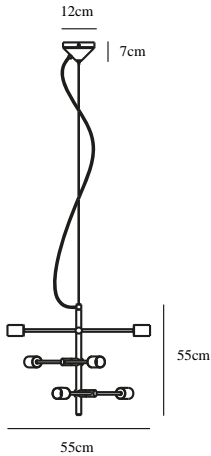

JOSEFINE | PENDANTS/SUSPENDED LIGHTING | nordlux®

MATBLACK

48933003

Voltage (V): 230 Volt
 IP degree if the fixture includes two types of IP degree: IP20
 Maximum compatible bulb wattage (W): 6X28W
 Class (Class I, Class II, Class III): Class 2 (Double isolated)
 Lampholder type (eg, E27/E14, etc): E27
 Dimmerable: Yes with compatible bulb

Primary material: Metal
 Color of the Glass: Brass
 Color of the cable: Black
 Length of the cable (cm): 200
 Is the cable replaceable: False

Color: MatBlack
 Height (cm): 79
 Width (cm): 55
 Tube Diameter (cm): 1.9
 Shade Diameter (cm): 4.2
 Length (cm): 55

EAN: 5701581463981
 TUN: 2042380
 Item Number: 48933003
 Pcs Per Master Carton: 2

Sales Box Height (cm): 80.5
 Sales Box Width(cm): 16
 Sales Box Depth (cm): 15.6
 Sales Box Volume m³ : 0.0201
 Net weight of the luminaire (kg): 1.75

The Josefine pendant lamp is a beautiful reinterpretation of the traditional chandelier, wherein the adjustable lamp heads, which can be rotated 360°, give a brand new expression to the decor.