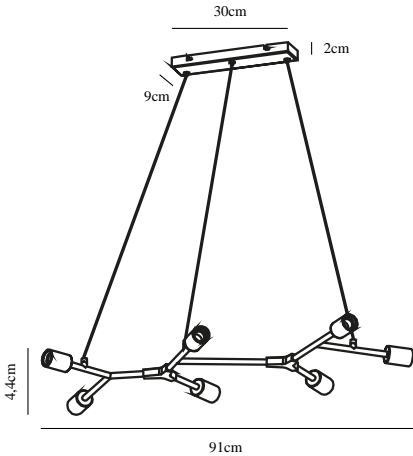

JOSEFINE 7-SPOT | PENDANTS/SUSPENDED LIGHTING | BLACK

2010303003

Voltage (V): 230 Volt
IP degree if the fixture includes two types of IP degree: IP20
Maximum compatible bulb wattage (W): 60W
Class (Class I, Class II, Class III): Class 2 (Double isolated)
Lampholder type (eg, E27/E14, etc): E27

Color: Black
Height (cm): 4.4
Width (cm): 91
Length (cm): 45
EAN: 5704924001055
TUN: 2100511
Item Number: 2010303003

Pcs Per Master Carton: 3
Sales Box Height (cm): 44
Sales Box Width(cm): 7
Sales Box Depth (cm): 62
Sales Box Volume m³ : 0.0191
Net weight of the luminaire (kg): 2.1

Primary material: Metal
Color of the cable: Black
Length of the cable (cm): 200
Is the cable replaceable: False

• Industrial style

Josefine pendant with seven lamp heads is a beautiful reinterpretation of the traditional chandelier, which fits perfectly above a large dining table. Add seven identical decorative bulbs or play with several different bulbs to create your very own personal look. Delivered excl. light sources.