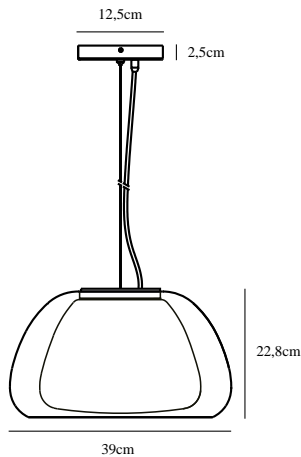

# JELLY | PENDANTS/SUSPENDED LIGHTING | CLEAR

nordlux®

2010783001

Voltage (V): 230 Volt  
IP degree if the fixture includes  
two types of IP degree: IP20  
Maximum compatible bulb  
wattage (W): 40W  
Class (Class I, Class II, Class III):  
Class 2 (Double isolated)  
Lampholder type (eg, E27/E14,  
etc): E27

Primary material: Glass  
Secondary material: Metal  
Color of the Glass: Opal white  
Color of the cable: White  
Length of the cable (cm): 200  
Is the cable replaceable: False

Color: Clear  
Height (cm): 22.8  
Width (cm): 39  
Shade Diameter (cm): 39  
Length (cm): 39  
EAN: 5704924001628  
TUN: 2100600  
Item Number: 2010783001

Pcs Per Master Carton: 2  
Sales Box Height (cm): 28  
Sales Box Width(cm): 46  
Sales Box Depth (cm): 46  
Sales Box Volume m<sup>3</sup> : 0.0592  
Net weight of the luminaire (kg):  
3.7

## • Art deco and classic style

All the unnecessary is removed in the Jelly pendant in favor of the simple shape and inviting expression the glass provides. Jelly consists of two layers of glass with the inner shade in white opal glass and the outer shade in clear glass, which gives the light a soft and warm glow. A small detail is the gracious brass top, which adds an exclusive expression to the lamp. Jelly is perfect above the dining table or to light up any corner that needs a little extra light.