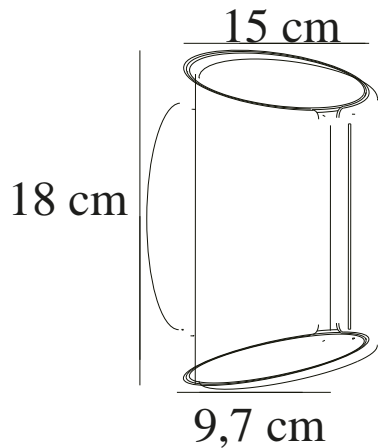

GRIP | WALL LIGHTING | BLACK

2118201003

nordlux®

Voltage (V): 230 Volt
IP degree if the fixture includes two types of IP degree: IP54
Class (Class I, Class II, Class III): Class 1 (Earth contact)
Lampholder type (eg, E27/E14, etc): LED Module
Parallel connection possible?: True

Primary material: Aluminium
Secondary material: Plastic
Color of the Glass: Opal white
Color: Black

Height (cm): 18
Width (cm): 15
Projection (cm): 9.7
EAN: 5704924004377
TUN: 2140636
Item Number: 2118201003
Pcs Per Master Carton: 3
Sales Box Height (cm): 18
Sales Box Width(cm): 11

Sales Box Depth (cm): 15
Sales Box Volume m³ : 0.003
Net weight of the luminaire (kg): 0.77

Useful Lumen (lm): 830
Color Temperature (K): 2200/6500
Ra-value : 80
Lifetime (h): 30000
Spread Angle (°) (beam angle of luminaire): 120
Candela (cd) (for directional lamp only): 0
Energy Class: F