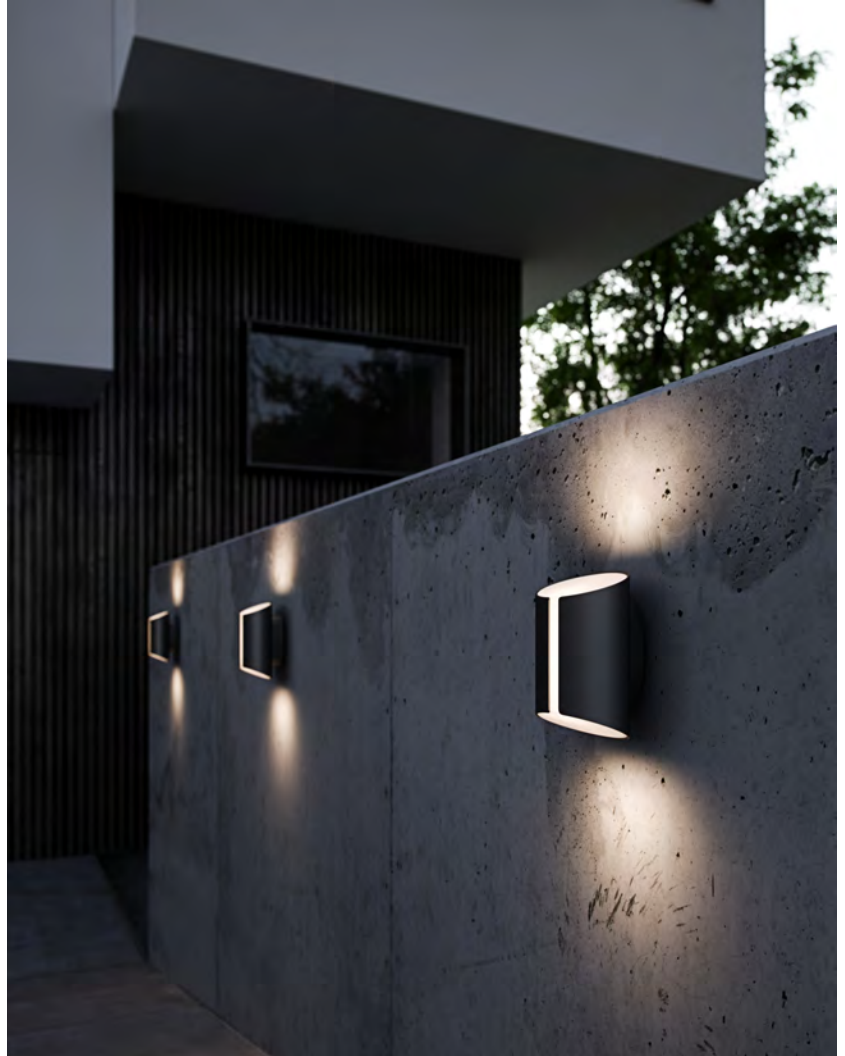

GRIP | WALL LIGHTING | BLACK

2118201003

nordlux®

Voltage (V): 230 Volt
IP degree if the fixture includes two types of IP degree: IP54
Class (Class I, Class II, Class III): Class 1 (Earth contact)
Lampholder type (eg, E27/E14, etc): LED Module
Parallel connection possible?: True

Primary material: Aluminium
Secondary material: Plastic
Color of the Glass: Opal white
Color: Black

Height (cm): 18
Width (cm): 15
Projection (cm): 9.7
EAN: 5704924004377
TUN: 2140636
Item Number: 2118201003
Pcs Per Master Carton: 3
Sales Box Height (cm): 18
Sales Box Width(cm): 11

Sales Box Depth (cm): 15
Sales Box Volume m³ : 0.003
Net weight of the luminaire (kg): 0.77

Useful Lumen (lm): 830
Color Temperature (K): 2200/6500
Ra-value : 80
Lifetime (h): 30000
Spread Angle (°) (beam angle of luminaire): 120
Candela (cd) (for directional lamp only): 0
Energy Class: F

• Like a piece of jewellery for your house

With a beautifully curved design, the Grip wall light by Danish designer Maria Berntsen adds a modern, yet timeless feel to your outdoor space. Grip lights up the dark with a stylish elegance that fits any exterior design. The built-in Nordlux Smart LED creates a soft, diffused light that you can dim, adjust and turn on and off through the Nordlux Smart system.