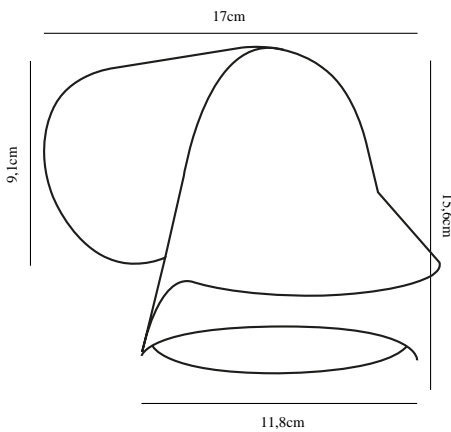

# FRONT SINGLE | WALL LIGHTING | BLACK

46801003

nordlux®

Voltage (V): 230 Volt  
IP degree if the fixture includes  
two types of IP degree: IP44  
Maximum compatible bulb  
wattage (W): 28W  
Class (Class I, Class II, Class III):  
Class 1 (Earth contact)  
Lampholder type (eg, E27/E14,  
etc): GU10  
Parallel connection possible?:  
True

Color: Black  
Height (cm): 15.6  
Shade Diameter (cm): 11.8  
Projection (cm): 17  
EAN: 5701581399082  
TUN: 1958104  
Item Number: 46801003

Pcs Per Master Carton: 3  
Sales Box Height (cm): 18  
Sales Box Width(cm): 16  
Sales Box Depth (cm): 19  
Sales Box Volume m<sup>3</sup> : 0.0055  
Net weight of the luminaire (kg):  
0.548