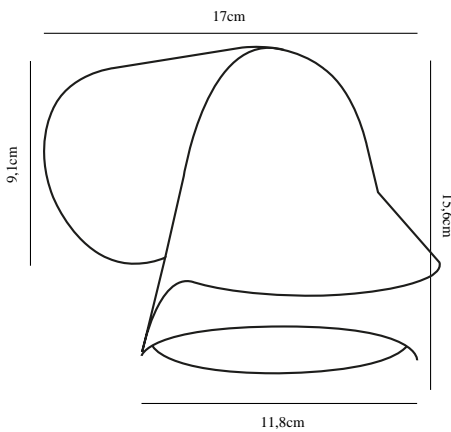

FRONT SINGLE | WALL LIGHTING | WHITE

46801001

nordlux®

Voltage (V): 230 Volt
IP degree if the fixture includes
two types of IP degree: IP44
Maximum compatible bulb
wattage (W): 28W
Class (Class I, Class II, Class III):
Class 1 (Earth contact)
Lampholder type (eg, E27/E14,
etc): GU10
Parallel connection possible?:
True

Color: White
Height (cm): 15.6
Shade Diameter (cm): 11.8
Projection (cm): 17
EAN: 5701581398986
TUN: 1958103
Item Number: 46801001

Pcs Per Master Carton: 3
Sales Box Height (cm): 18
Sales Box Width(cm): 16
Sales Box Depth (cm): 19
Sales Box Volume m³ : 0.0055
Net weight of the luminaire (kg):
0.548