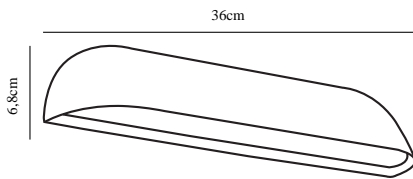

FRONT 36 | WALL LIGHTING | BLACK

84091003

nordlux®

Voltage (V): 230 Volt
IP degree if the fixture includes
two types of IP degree: IP44
Class (Class I, Class II, Class III):
Class 1 (Earth contact)
Lampholder type (eg, E27/E14,
etc): LED Module
Parallel connection possible?:
True

Primary material: Metal
Secondary material: Plastic
Color of the Glass: Opal white

Color: Black
Height (cm): 6.8
Width (cm): 36
Projection (cm): 6.8
EAN: 5701581341487
TUN: 1848133
Item Number: 84091003
Pcs Per Master Carton: 3

Sales Box Height (cm): 7
Sales Box Width(cm): 37
Sales Box Depth (cm): 8
Sales Box Volume m³ : 0.0021
Net weight of the luminaire (kg):
0.559

Useful Lumen (lm): 850
Color Temperature (K): 3000
Ra-value : 80
Lifetime (h): 25000
Spread Angle (°) (beam angle of
luminaire): 0
Candela (cd) (for directional
lamp only): 0
Energy Class: E