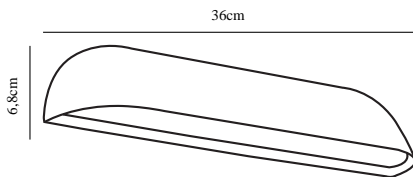

FRONT 36 | WALL LIGHTING | WHITE

84091001

nordlux®

Voltage (V): 230 Volt
IP degree if the fixture includes
two types of IP degree: IP44
Class (Class I, Class II, Class III):
Class 1 (Earth contact)
Lampholder type (eg, E27/E14,
etc): LED Module
Parallel connection possible?:
True

Primary material: Metal
Secondary material: Plastic
Color of the Glass: Opal white

Color: White
Height (cm): 6.8
Width (cm): 36
Projection (cm): 6.8

EAN: 5701581341388
TUN: 1848132
Item Number: 84091001
Pcs Per Master Carton: 3

Sales Box Height (cm): 7
Sales Box Width(cm): 37
Sales Box Depth (cm): 8
Sales Box Volume m³ : 0.0021
Net weight of the luminaire (kg):
0.559

Useful Lumen (lm): 850
Color Temperature (K): 3000
Ra-value : 80
Lifetime (h): 25000
Spread Angle (°) (beam angle of
luminaire): 0
Candela (cd) (for directional
lamp only): 0
Energy Class: E