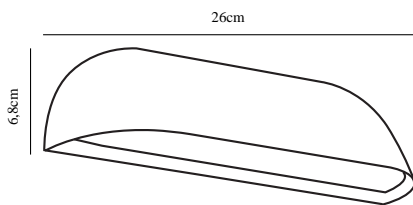

FRONT 26 | WALL LIGHTING | BLACK

84081003

nordlux®

Voltage (V): 230 Volt
IP degree if the fixture includes
two types of IP degree: IP44
Class (Class I, Class II, Class III):
Class 1 (Earth contact)
Lampholder type (eg, E27/E14,
etc): LED Module
Parallel connection possible?:
True

Primary material: Metal
Secondary material: Plastic
Color of the Glass: Opal white

Color: Black

Height (cm): 6.8
Width (cm): 26
Projection (cm): 6.8

EAN: 5701581341289
TUN: 1848129
Item Number: 84081003
Pcs Per Master Carton: 3

Sales Box Height (cm): 7
Sales Box Width(cm): 17
Sales Box Depth (cm): 8
Sales Box Volume m³ : 0.001
Net weight of the luminaire (kg):
0.455

Useful Lumen (lm): 650
Color Temperature (K): 3000
Ra-value : 80
Lifetime (h): 25000
Spread Angle (°) (beam angle of
luminaire): 0
Candela (cd) (for directional
lamp only): 0
Energy Class: F